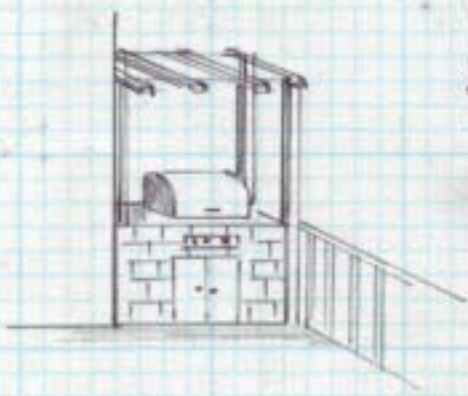

CHINA
HOLT
HOSTA
SWEET
BAT
MAGNOLIA

BORLOND

FOUNTAIN
GAS.

LIROPE 42 DWF. FT. GRASS

ELEC.

NEIGHBOR
PLAYERS
HERDS

OPEN
LAWN

RESIDENCE